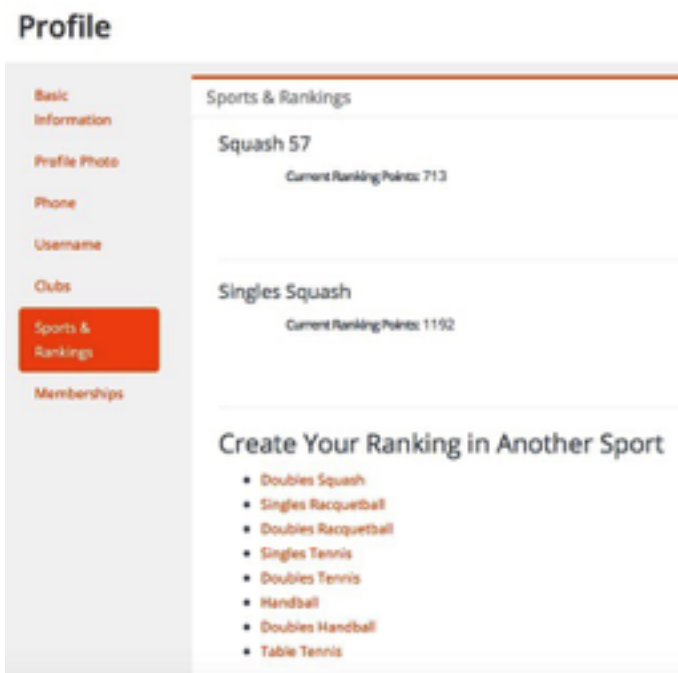

### **How do I enter results?**

Whilst we get used to the new system, we will ask that results are entered by the league administrators.

Please can captains leave the score sheets (including each player's match score) behind the bar after their match. There will be a tray behind the bar for result sheets, which be collected and input on a weekly basis.

## SportyHQ Guide

1. Set up your profile:

You can add in your details, photo, club affiliations etc

Make sure you set up your rankings in the “Sports & Rankings” section:

2. Check your Dashboard. This is where you can see everything that's going on:

The links on the left hand side of the page take you to leagues / tournaments you are entered in:

This is a link to the Team league, division or your team page.