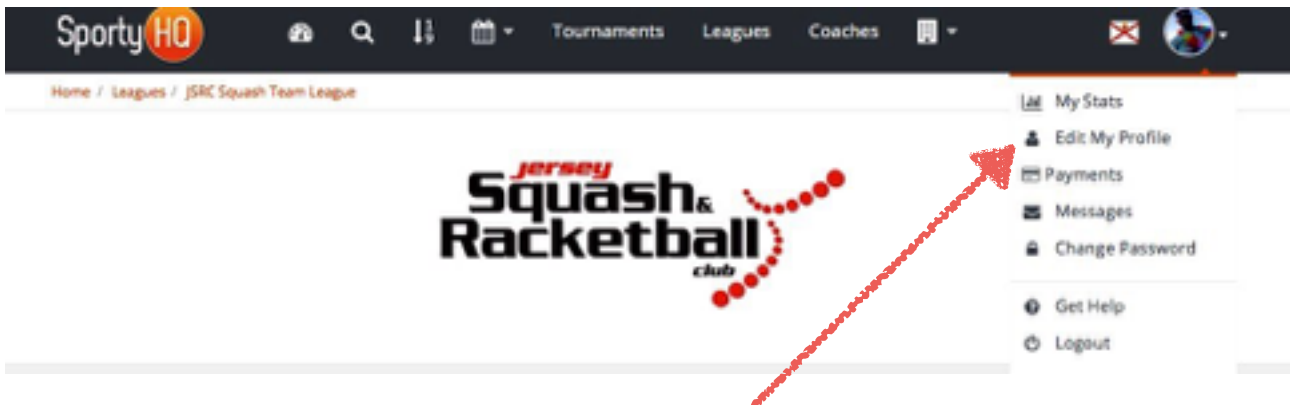

## SportyHQ Guide

1. Set up your profile:

You can add in your details, photo, club affiliations etc

Make sure you set up your rankings in the “Sports & Rankings” section:

2. Check your Dashboard. This is where you can see everything that's going on: