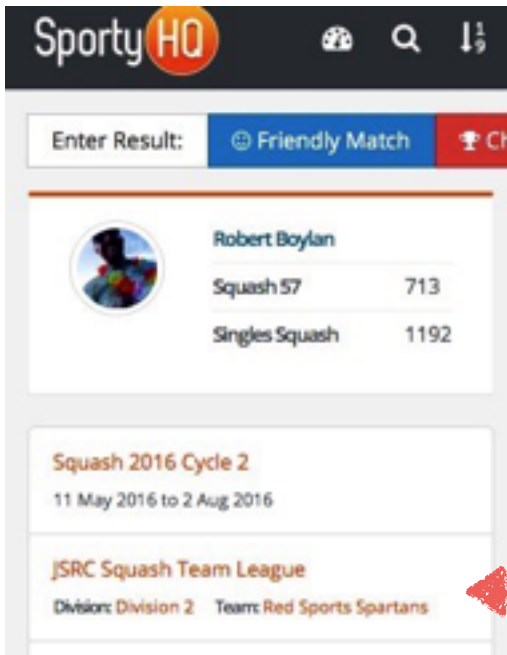

## SportyHQ Guide

1. Set up your profile:

You can add in your details, photo, club affiliations etc

Make sure you set up your rankings in the “Sports & Rankings” section:

2. Check your Dashboard. This is where you can see everything that's going on:

The links on the left hand side of the page take you to leagues / tournaments you are entered in:

This is a link to the Team league, division or your team page.