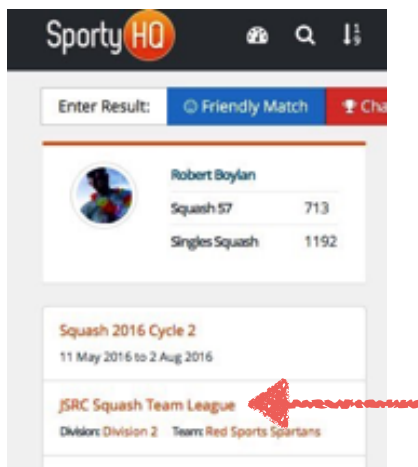

Other Features

There are a couple of other features on the Team League page

Stats

The screenshot shows the "JSRC Squash Team League 2016/17" page. At the top, there's a navigation bar with "Division 1" and "Division 2" tabs. Below the navigation bar, there's a row of buttons: "Division 1 Schedule", "Full Results", "View Teams", "Spares", and "Stats". A red dashed arrow points to the "Stats" button. Below the buttons, there's a table showing the league standings for the "LAST ROUND" on "September 13". The table has columns for "Pos.", "Name", "Pts.", "Against", "Where & When", and "Pts.". The data is as follows:

Pos.	Name	Pts.	Against	Where & When	Pts.
1	ARCademy	21	Harriers	9:30pm Jersey Squash & Racketball Club	21
2	Advisa	17	Antidote	7:45pm Jersey Squash & Racketball Club	17
3	Wildfire Bulls	17	OVS	8:15pm Jersey Squash & Racketball Club	17
4	OVS	6	Wildfire Bulls	8:15pm Jersey Squash & Racketball Club	6
5	Antidote	5	Advisa	7:45pm Jersey Squash & Racketball Club	5
6	Harriers	1	ARCademy	9:30pm Jersey Squash & Racketball Club	1

This give interesting league statistics, including win percentages and ranking point movements.