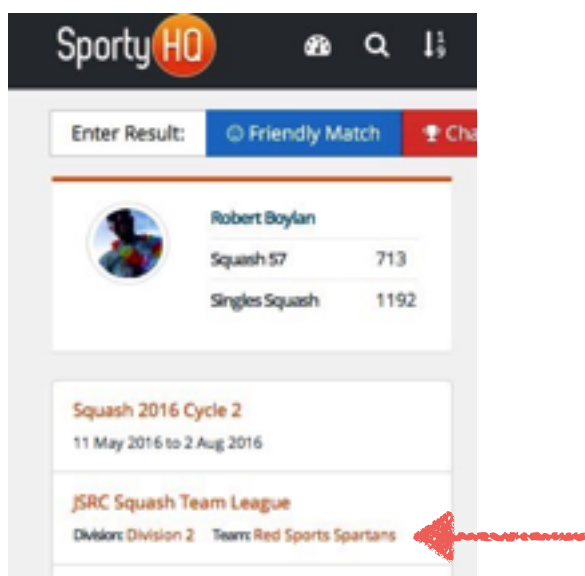

JSRC Team League on SportyHQ

A guide for captains

Introduction

Sporty HQ offers a number useful features that make running team team league easy, makes life easy for team captains, and generates interesting playing statistics.

Player Availability

The bane of every captain's life is chasing players to see if they are available to play in the next match. SportyHQ offers a feature that allows players to show their availability for each match over a season.

After logging in to SportyHQ, you will be on your own homepage ("dashboard"). On the left hand side are links to all of the leagues, competitions, clubs and organisations you are associated with.

Click on your team's name to be taken to the team page: