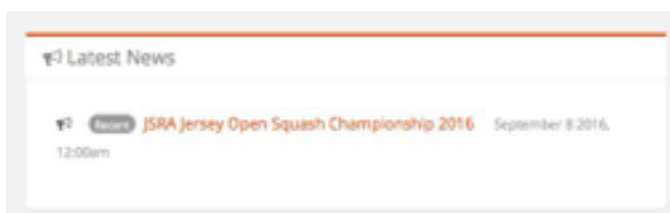

Latest News

League and other news can be posted to the latest news section by League Administrators.