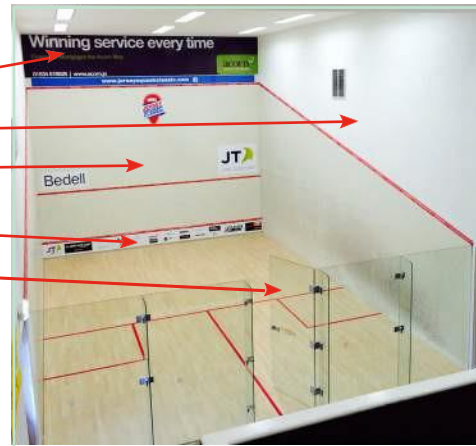

For further information, please contact:

Dave Young

jsrcinfo@gmail.com

Branding Locations

Courts

- ◇ Above 'Out of court' section on front wall
- ◇ Above 'Out of court' section on side walls
- ◇ Front wall centre
- ◇ Tin area
- ◇ Glass doors

Members Cards

For further information, please contact:
Dave Young
jsrcinfo@gmail.com

Partner Package

- ◇ Known as 'Partner Sponsor'
- ◇ Logo on all members cards
- ◇ Logo on entrance of Championship Court
- ◇ Branding on 'Tin' area of Championship Court
- ◇ 1 x Advertising Board on Championship Court in the 'Above Out Line' section
- ◇ 1 x Logo on front wall section of Championship Court
- ◇ Opportunity to use JSRC for a corporate event/team building for up to 20 people including 2hr coaching session from one of our top coaches and opportunity to use bar facilities afterwards
- ◇ Logo on all communications (e.g. eNewsletters / Entry Forms / Programmes for Competitions / Letterhead)
- ◇ Company logo on homepage of website with link to own website
- ◇ 4 x Annual Memberships to JSRC
- ◇ 6 x Tickets to each of the main competitions with preference seating
- ◇ 6 x Invitations to Annual Dinner with the opportunity to purchase more tickets if required
- ◇ Presentation of award at Annual Dinner